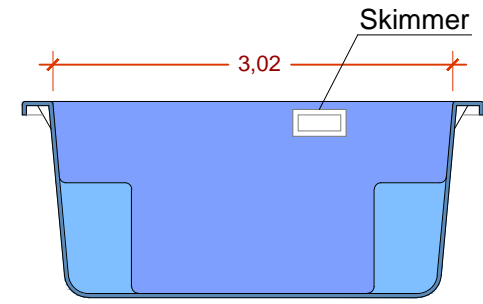

SIZES PLANE- PLATINUM 6 MODEL

TOP VIEW

POOL EXTERNAL SIZES : 6,07 X 3,46 m
 MAXIMUM DEPTH OF SHELL: 1,45 m
 CURB WIDTH: 0.22 m

LONGITUDINAL SECTION

CROSS SECTION

Sizes in meters, sizes tolerance ±2cm