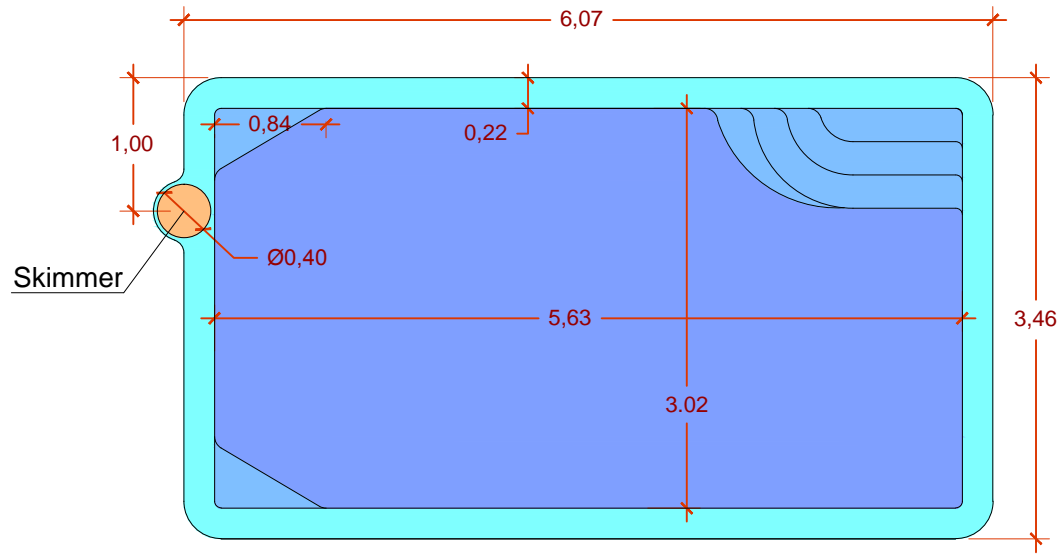

SIZES PLANE- PLATINUM 6 MODEL

TOP VIEW

POOL EXTERNAL SIZES : 6,07 X 3,46 m
 MAXIMUM DEPTH OF SHELL: 1,45 m
 CURB WIDTH: 0.22 m

LONGITUDINAL SECTION

CROSS SECTION

Sizes in meters, sizes tolerance ±2cm