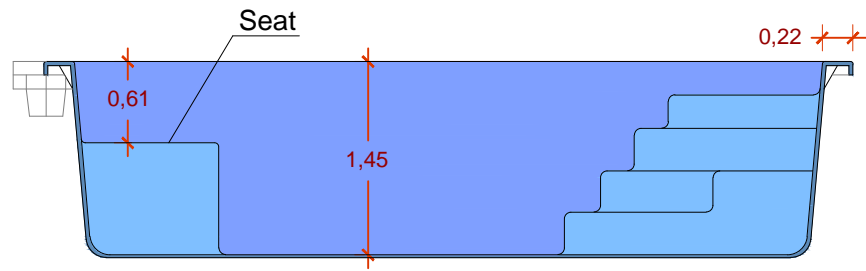

SIZES PLANE- PLATINUM 6 MODEL

TOP VIEW

POOL EXTERNAL SIZES : 6,07 X 3,46 m
 MAXIMUM DEPTH OF SHELL: 1,45 m
 CURB WIDTH: 0.22 m

LONGITUDINAL SECTION

CROSS SECTION

Sizes in meters, sizes tolerance ±2cm